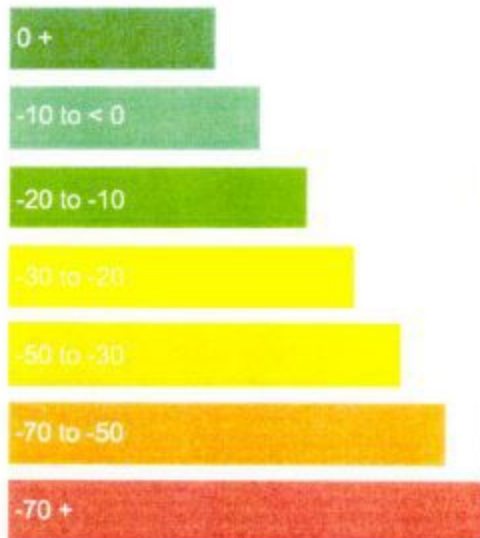

Window Energy Rating

GB Glass Products Ltd

UPVC Window With Certass Certified IGU

Reg No. 0862-001C

Date.26/03/2013

Thermal Rating Register

C

Energy Rating

kWh/m²/year of energy consumption

The Window Energy Rating is a relative rating based on a notional house and windows in an average UK location. Actual energy performance will vary with building detailing, usage, local climate and internal temperature.